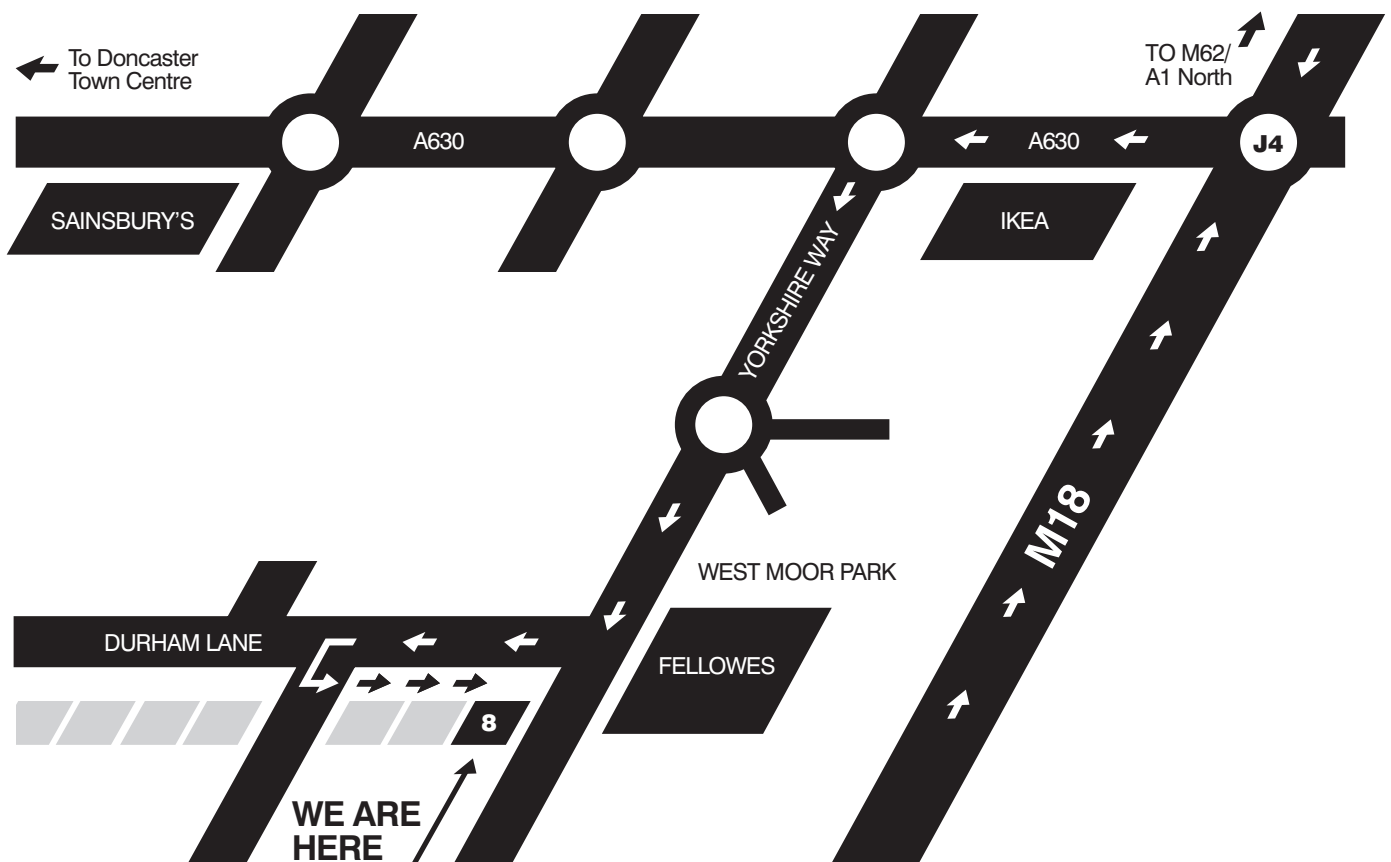

8 Durham Lane
West Moor Park
Armthorpe
Doncaster DN3 3FE

T 01302 836170
F 01302 836171
E info@colbear.co.uk
W www.colbear.co.uk

How to find us

colbear

1 From the M18 (East/West)

- 1.1) Depart motorway at junction 4 and take the A630 to Doncaster
- 1.2) Turn left at first roundabout (onto Yorkshire Way)
- 1.3) Third exit at second roundabout (passed Fellowes)
- 1.4) Turn right on to Durham Lane. Colbear is first building on the left.

2 From the M1 (North/South)

- 2.1) Depart motorway at junction 32 and join the M18 (North) in the direction of Doncaster
- 2.2) Follow the M18 directions above (1.1 to 1.4)

3 From the A1M (North/South)

- 3.1) Depart motorway at junction 35 and join the M18 (North) in the direction of Scunthorpe, Grimsby and Hull
- 3.2) Follow the M18 directions above (1.1 to 1.4)